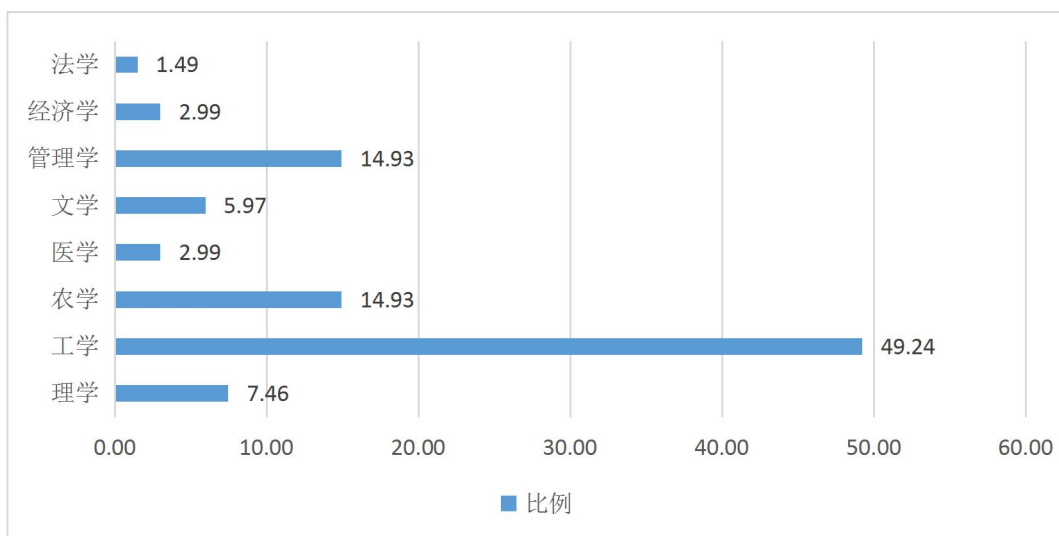

# 安徽科技学院

[Redacted text block]

[Redacted text block]

[Redacted text block]

		Q1		Q2	
		Jan	Feb	Mar	Apr
Total					
Category 1	Sub-Category 1				
	Sub-Category 2				
	Sub-Category 3				
	Sub-Category 4				
	Sub-Category 5				
	Sub-Category 6				
	Sub-Category 7				
	Sub-Category 8				
Category 2	Sub-Category 1				
	Sub-Category 2				
	Sub-Category 3				
	Sub-Category 4				
Category 3	Sub-Category 1				
	Sub-Category 2				
	Sub-Category 3				
	Sub-Category 4				