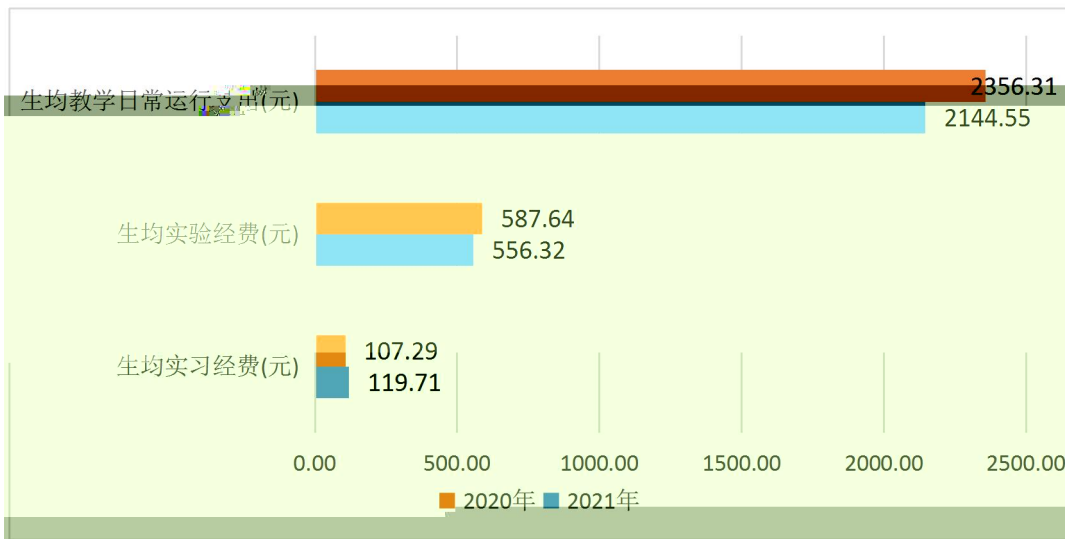

# 安徽科技学院

[Redacted text block]

[Redacted text block]

[Redacted text block]

		Q1		Q2	
		Jan	Feb	Mar	Apr
Total					
Category 1	Sub-Category 1				
	Sub-Category 2				
	Sub-Category 3				
	Sub-Category 4				
	Sub-Category 5				
	Sub-Category 6				
	Sub-Category 7				
	Sub-Category 8				
Category 2	Sub-Category 1				
	Sub-Category 2				
	Sub-Category 3				
	Sub-Category 4				
Category 3	Sub-Category 1				
	Sub-Category 2				
	Sub-Category 3				
	Sub-Category 4				