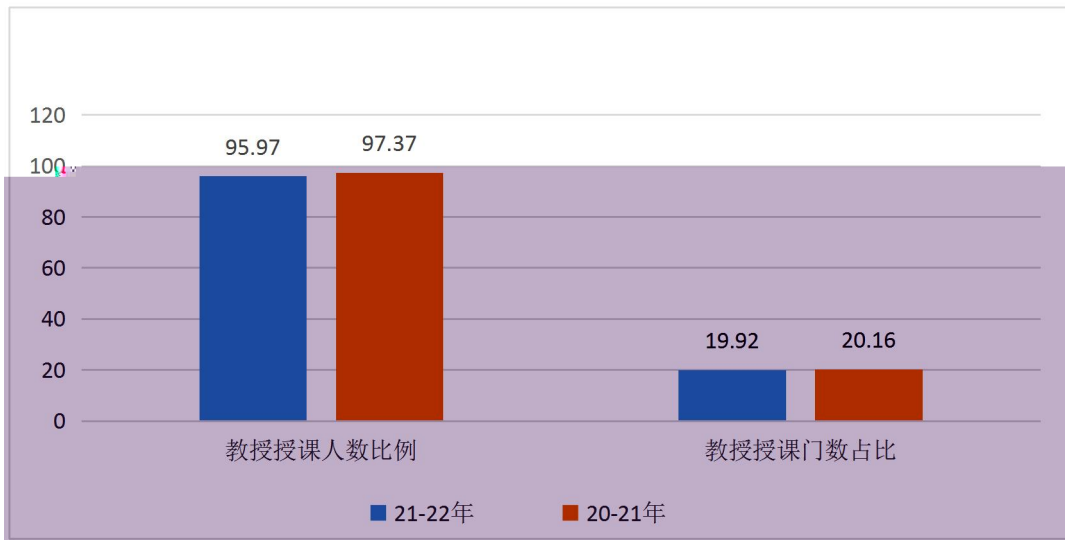

# 安徽科技学院

[Redacted text block]

[Redacted text block]

[Redacted text block]

		Q1		Q2	
		Jan	Feb	Mar	Apr
Total					
Category 1	Sub-Category 1				
	Sub-Category 2				
	Sub-Category 3				
	Sub-Category 4				
	Sub-Category 5				
	Sub-Category 6				
	Sub-Category 7				
	Sub-Category 8				
Category 2	Sub-Category 1				
	Sub-Category 2				
	Sub-Category 3				
	Sub-Category 4				
Category 3	Sub-Category 1				
	Sub-Category 2				
	Sub-Category 3				
	Sub-Category 4				